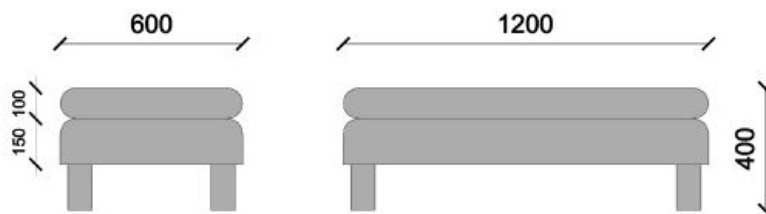

a
Ardmore
Design Collection

ORIGINS Ottoman

Size:	1200W X 600D X 400H
Material:	Slip Cover - Ardmore Origins, 100% cotton with IMACOAT for superior washfastness Upholstery Fabric - ECRU 4 Natural bull denim. Turned Legs - Walnut Stained Meranti
Recommended retail price:	R21,030 excl vat