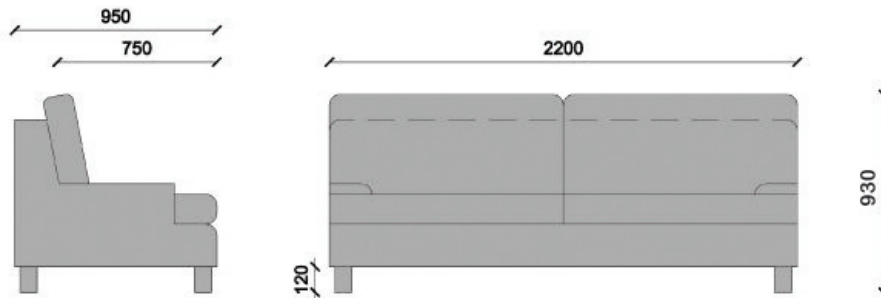

a
Ardmore
Design Collection

ORIGINS 2 Seater Couch

Size:	2200W X 950D X 930H
Material:	Slip Cover - Ardmore Origins, 100% cotton with IMACOAT for superior washfastness Upholstery Fabric - ECRU 4 Natural bull denim. Turned Legs - Walnut Stained Meranti
Recommended retail price:	R45,220 excl vat (1 pattern) R69,000 excl vat (10 patterns)